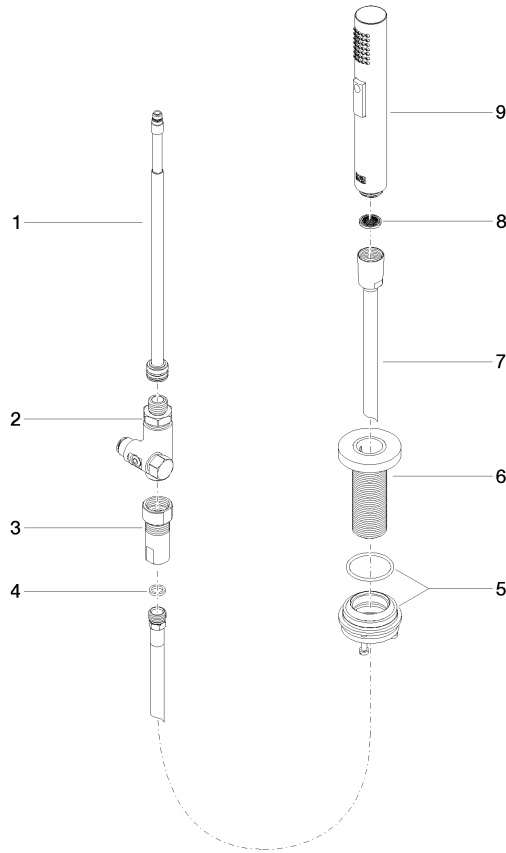

No.	Item Number	Name	Quantity used	Delivery time
1	90 28 22 287 00-00	spout	1	-
Spare part can no longer be ordered, please order the replacement item				
2	12 820 970 90	Swivel limitation set -	1	2
3	90 30 01 299 00 90	shaft	1	2
4	04 23 10 044 08 90	fixing set	1	2
5	04 30 04 100 00 90	hose	1	2
6	90 20 66 003 00-00	handle	1	10
7	09 28 30 026-00	cover	1	10
8	09 14 10 091 90	seal	1	2
9	09 24 04 266 90	nut	1	2
10	90 15 05 042 00 90	cartridge	1	2
11	09 14 10 110 90	seal	1	2
12	09 27 97 040-00	rosette	1	10
13	09 31 11 011 90	pin	1	2
14	04 30 11 085 97 90	fixing set	1	2
15	04 30 04 104 00 90	hose	1	2
16	04 30 04 105 00 90	hose	2	2
17	90 24 03 250 00 90	nipple	1	2

META SQUARE Two-hole mixer with individual rosettes with rinsing spray set - Chrome

META SQUARE

ST 110 109 5861

- with round rosette
- spray flow
- automatic spout/shower diverter
- height of mixer 191 mm
- hole diameter rinsing spray 32mm
- fabric braided hose 1500 mm
- sprayface with anti-scaling system
- lead-free

ST 110 100 5861
mm [inches]

Flow rate chart

Certificates

LGA_29572.

LGA_38643.

Belgaqua_24-005-
27_3.

META SQUARE Two-hole mixer with individual rosettes with rinsing spray set - Chrome META SQUARE

ST 110 109 5861
 Parts for other
 finishes can be found
 here: Brushed
 Platinum

Spare parts list

No.	Item Number	Name	Quantity used	Delivery time
1	90 28 20 068 00 90	connection	1	2
2	90 17 09 046 12 90	diverter	1	2
3	90 24 03 241 00 90	nipple	1	2
4	90 14 20 019 00 90	seal	1	2
5	04 23 10 047 00 92	fixing set	1	60
6	90 27 86 001 00-00	rosette	1	-
Spare part can no longer be ordered, please order the replacement item				
7	90 30 02 062 00-00	hose	1	2
8	09 23 01 039 90	sieve	1	2
9	04 12 11 158 00-00	shower	1	10