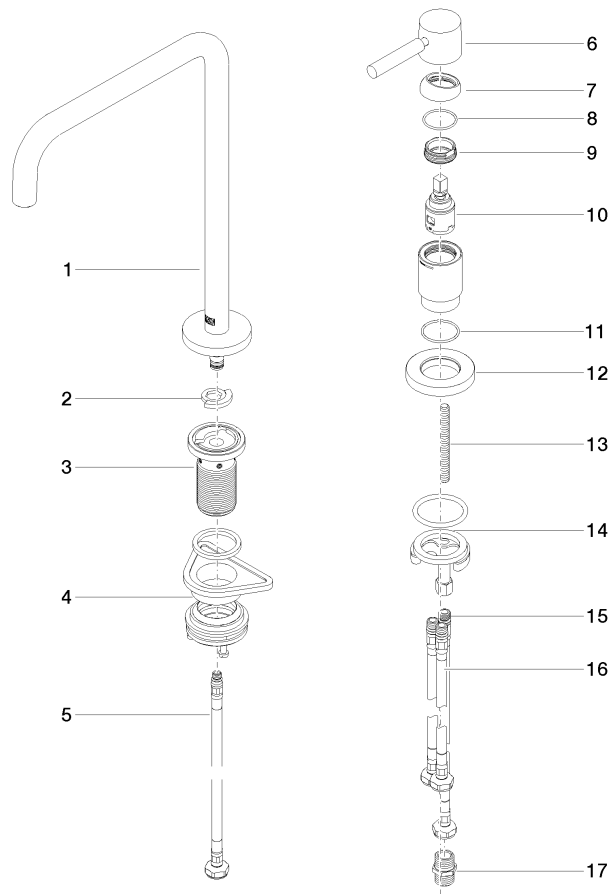

META SQUARE Two-hole mixer with individual rosettes with rinsing spray set - META SQUARE Chrome

ST 110 100 5861
mm [inches]
1:5

Flow rate chart

Certificates

LGA_38639.

WRAS_240102014.

ST 110 109 5861

Spare parts list

No.	Item Number	Name	Quantity used	Delivery time
1	90 28 22 287 00-00	spout	1	-
Spare part can no longer be ordered, please order the replacement item				
2	12 820 970 90	Swivel limitation set -	1	2
3	90 30 01 299 00 90	shaft	1	2
4	04 23 10 044 08 90	fixing set	1	2
5	04 30 04 100 00 90	hose	1	2
6	90 20 66 003 00-00	handle	1	10
7	09 28 30 026-00	cover	1	10
8	09 14 10 091 90	seal	1	2
9	09 24 04 266 90	nut	1	2
10	90 15 05 042 00 90	cartridge	1	2
11	09 14 10 110 90	seal	1	2
12	09 27 97 040-00	rosette	1	10
13	09 31 11 011 90	pin	1	2
14	04 30 11 085 97 90	fixing set	1	2
15	04 30 04 104 00 90	hose	1	2
16	04 30 04 105 00 90	hose	2	2
17	90 24 03 250 00 90	nipple	1	2

META SQUARE Two-hole mixer with individual rosettes with rinsing spray set - Chrome

META SQUARE

ST 110 109 5861

- with round rosette
- spray flow
- automatic spout/shower diverter
- height of mixer 191 mm
- hole diameter rinsing spray 32mm
- fabric braided hose 1500 mm
- sprayface with anti-scaling system
- lead-free

Spare parts list

No.	Item Number	Name	Quantity used	Delivery time
1	90 28 20 068 00 90	connection	1	2
2	90 17 09 046 12 90	diverter	1	2
3	90 24 03 241 00 90	nipple	1	2
4	90 14 20 019 00 90	seal	1	2
5	04 23 10 047 00 92	fixing set	1	60
6	90 27 86 001 00-00	rosette	1	-
Spare part can no longer be ordered, please order the replacement item				
7	90 30 02 062 00-00	hose	1	2
8	09 23 01 039 90	sieve	1	2
9	04 12 11 158 00-00	shower	1	10