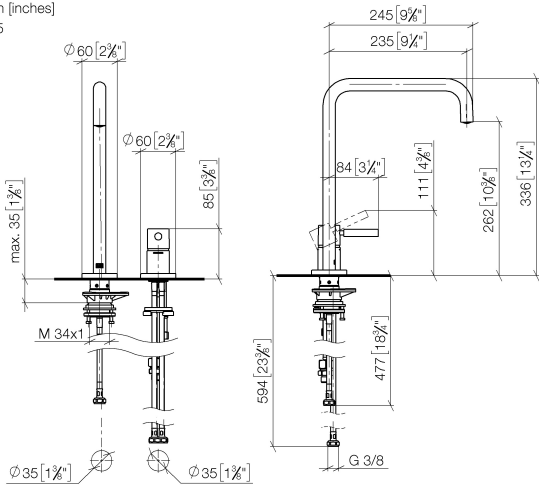

ST 110 109 5861

META SQUARE Two-hole mixer with individual rosettes with rinsing spray set - Chrome

META SQUARE

ST 110 109 5861

- 235mm projection
- pivotable spout 360°
- Optional swivel limiter available with swivel limiter set 12 820 970 90
- air-enriched flow
- max. flow 8 l/min at 3 bar flow pressure
- This product can help a building meet the requirements of Green Building Rating Systems, e.g. LEED®, BREEAM®, DGNB
- lead-free
- WRAS 240102014

META SQUARE Two-hole mixer with individual rosettes with rinsing spray set - META SQUARE Chrome

ST 110 100 5861
mm [inches]
1:5

Flow rate chart

Certificates

LGA_38639.

WRAS_240102014.

ST 110 109 5861

Spare parts list

No.	Item Number	Name	Quantity used	Delivery time
1	90 28 22 287 00-00	spout	1	-
Spare part can no longer be ordered, please order the replacement item				
2	12 820 970 90	Swivel limitation set -	1	2
3	90 30 01 299 00 90	shaft	1	2
4	04 23 10 044 08 90	fixing set	1	2
5	04 30 04 100 00 90	hose	1	2
6	90 20 66 003 00-00	handle	1	10
7	09 28 30 026-00	cover	1	10
8	09 14 10 091 90	seal	1	2
9	09 24 04 266 90	nut	1	2
10	90 15 05 042 00 90	cartridge	1	2
11	09 14 10 110 90	seal	1	2
12	09 27 97 040-00	rosette	1	10
13	09 31 11 011 90	pin	1	2
14	04 30 11 085 97 90	fixing set	1	2
15	04 30 04 104 00 90	hose	1	2
16	04 30 04 105 00 90	hose	2	2
17	90 24 03 250 00 90	nipple	1	2

META SQUARE Two-hole mixer with individual rosettes with rinsing spray set - Chrome

META SQUARE

ST 110 109 5861

- with round rosette
- spray flow
- automatic spout/shower diverter
- height of mixer 191 mm
- hole diameter rinsing spray 32mm
- fabric braided hose 1500 mm
- sprayface with anti-scaling system
- lead-free