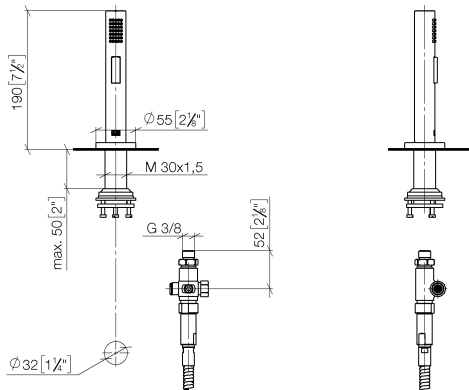

META SQUARE Two-hole mixer with individual rosettes with rinsing spray set - Chrome META SQUARE

ST 110 100 5861
mm [inches]