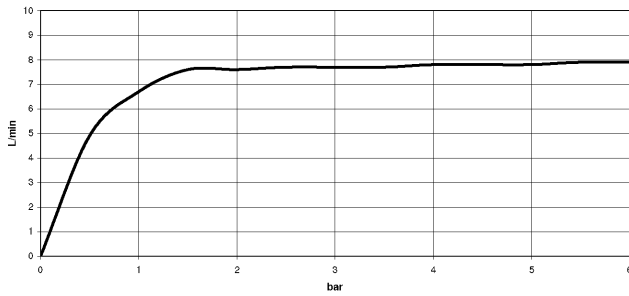

Flow rate chart

Certificates

LGA_38639.

WRAS_240102014.