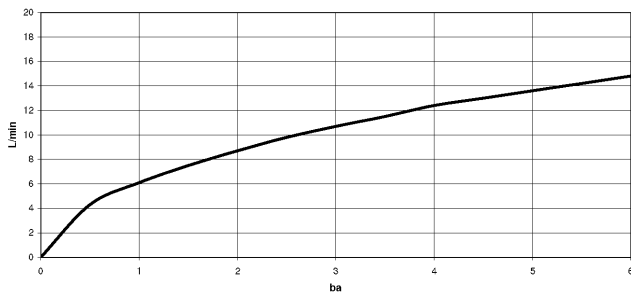

ST 110 100 5861
mm [inches]

Flow rate chart

Certificates

LGA_29572.

LGA_38643.

Belgaqua_24-005-
27_3.

META SQUARE Two-hole mixer with individual rosettes with rinsing spray set - Chrome META SQUARE

ST 110 109 5861
 Parts for other
 finishes can be found
 here: Brushed
 Platinum