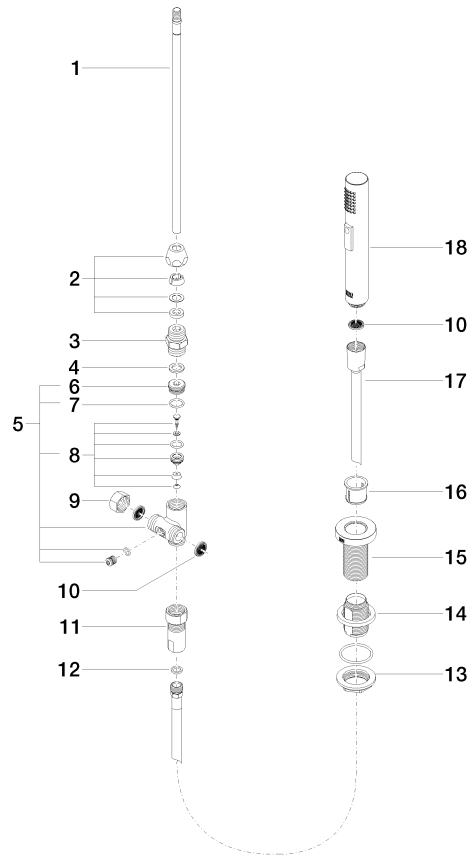

ST 110 201 1892

Fits: ELIO, TARA, TARA ULTRA

- with round rosette
- spray flow
- automatic spout/shower diverter
- height of mixer 191 mm
- hole diameter rinsing spray 32mm
- fabric braided hose 1500 mm
- sprayface with anti-scaling system
- lead-free

TARA Three-hole mixer with rinsing spray set - Durabronss (23kt Gold)

---

TARA

ST 110 201 1892

ST 110 201 1892

mm [inches]

**Flow rate chart**

**Certificates**

LGA\_18901.      Belgaqua\_21-027-27\_3.      IAPMO\_N-4976 (2).      LGA\_29572.      IAPMO\_6397.

ST 110 201 1892

Parts for other finishes can be found here: [Chrome](#)

**Spare parts list**

No.	Item Number	Name	Quantity used	Delivery time
1	04 24 02 046 01-07	pipe	1	10
2	90 23 30 040 00-09	threaded connector	1	40
3	90 24 03 168 00 90	nipple	1	2
4	90 14 20 002 00 90	seal	1	2
5	90 17 09 046 10 90	diverter	1	2
6	09 24 04 112 10 90	nipple	1	2
7	90 14 10 033 00 90	seal	1	2
8	90 21 10 031 10 90	diverter	1	2
9	04 21 02 006 00 92	cap	1	2
10	09 23 01 039 90	sieve	2	2
11	90 24 03 241 00 90	nipple	1	2
12	90 14 20 019 00 90	seal	1	2
13	04 30 11 038 66 90	fixing set	1	2
14	12 720 970 90	Extension set -	1	60
15	09 30 01 285-09	rosette	1	40
16	90 18 40 085 00 90	sleeve	1	2
17	90 30 02 062 00-09	hose	1	40
18	04 12 11 158 00-09	shower	1	40