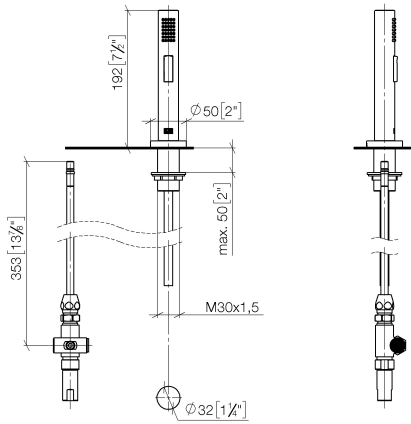

ST 110 201 1892

Fits: ELIO, TARA, TARA ULTRA

- with round rosette
- spray flow
- automatic spout/shower diverter
- height of mixer 191 mm
- hole diameter rinsing spray 32mm
- fabric braided hose 1500 mm
- sprayface with anti-scaling system
- lead-free

TARA Three-hole mixer with rinsing spray set - Durabronss (23kt Gold)

---

TARA

ST 110 201 1892

ST 110 201 1892

mm [inches]

**Flow rate chart**

**Certificates**

LGA\_18901.      Belgaqua\_21-027-27\_3.      IAPMO\_N-4976 (2).      LGA\_29572.      IAPMO\_6397.

ST 110 201 1892

Parts for other finishes can be found here: [Chrome](#)

**Spare parts list**

No.	Item Number	Name	Quantity used	Delivery time
1	04 24 02 046 01-07	pipe	1	10
2	90 23 30 040 00-09	threaded connector	1	40
3	90 24 03 168 00 90	nipple	1	2
4	90 14 20 002 00 90	seal	1	2
5	90 17 09 046 10 90	diverter	1	2
6	09 24 04 112 10 90	nipple	1	2
7	90 14 10 033 00 90	seal	1	2
8	90 21 10 031 10 90	diverter	1	2
9	04 21 02 006 00 92	cap	1	2
10	09 23 01 039 90	sieve	2	2
11	90 24 03 241 00 90	nipple	1	2
12	90 14 20 019 00 90	seal	1	2
13	04 30 11 038 66 90	fixing set	1	2
14	12 720 970 90	Extension set -	1	60
15	09 30 01 285-09	rosette	1	40
16	90 18 40 085 00 90	sleeve	1	2
17	90 30 02 062 00-09	hose	1	40
18	04 12 11 158 00-09	shower	1	40