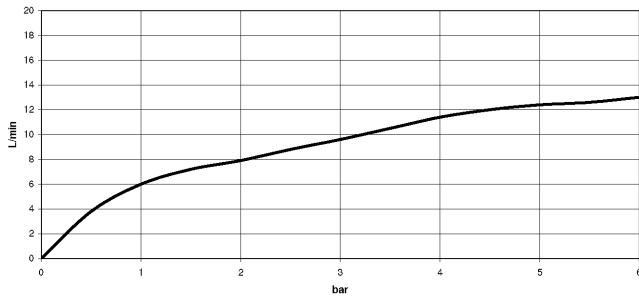

TARA Three-hole mixer with rinsing spray set - Durabronss (23kt Gold)

---

TARA

ST 110 201 1892

ST 110 201 1892

mm [inches]

**Flow rate chart**

**Certificates**