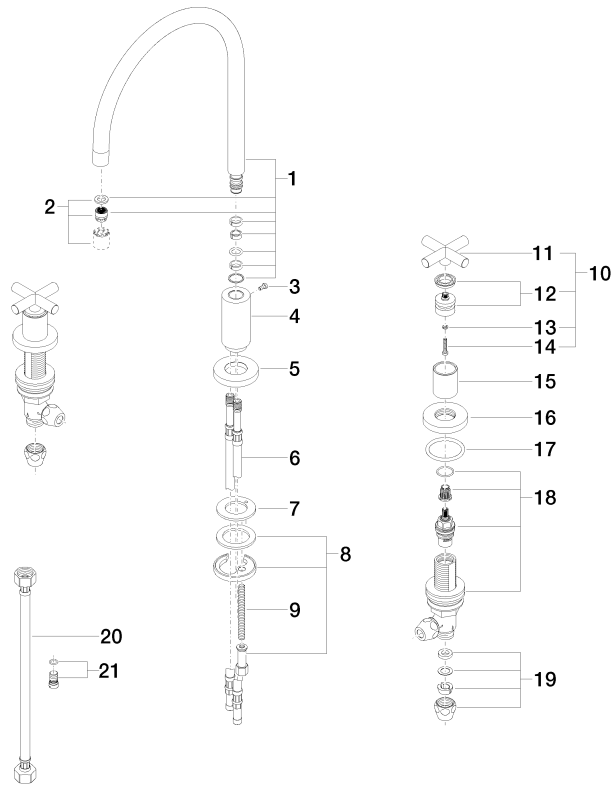

# TARA Three-hole mixer with rinsing spray set - Durabronss (23kt Gold)

---

TARA

ST 110 201 1892

ST 110 201 1892

- 235mm projection
- pivotable spout 360°
- air-enriched flow
- height of mixer 370 mm
- height up to aerator 212 mm
- hole diameter spout 35 mm
- hole diameter valve 32 mm
- max. flow 7 l/min at 3 bar flow pressure
- lead-free
- This product can help a building meet the requirements of Green Building Rating Systems, e.g. LEED®, BREEAM®, DGNB
- WRAS 2107052

ST 110 201 1892

Parts for other finishes can be found here: [Chrome](#)

**Spare parts list**

No.	Item Number	Name	Quantity used	Delivery time
1	90 28 22 226 01-09	spout	1	40
2	90 23 01 028 03-09	aerator	1	40
3	09 30 30 057 90	screw	1	2
4	09 11 10 088 10-09	connection	1	40
5	09 28 10 140-09	ring	1	40
6	04 30 04 019 00 90	hose	2	2
7	09 14 05 047 90	seal	1	2
8	04 30 11 038 00 90	fixing set	1	2
9	09 31 11 011 90	pin	1	2
10	90 20 89 010 10-09	handle	2	-
Spare part can no longer be ordered, please order the replacement item				
11	09 20 89 010-09	handle	2	40
12	90 12 12 007 00-09	base	2	40
13	90 30 11 029 00 90	disc	2	2
14	90 30 30 075 00 90	screw	2	2
15	09 21 02 140-09	sleeve	2	40
16	09 27 89 105-09	rosette	2	40
17	90 14 10 043 00 90	seal	2	2
18	90 17 11 040 51 90	side panel	2	2
19	90 23 30 040 00-09	threaded connector	4	40
20	12 501 970 90	High pressure hose 1/2" x 1/2" x 300 mm -	2	-
Spare part can no longer be ordered, please order the replacement item				
21	04 31 20 046 10 92	set	1	2

ST 110 201 1892

Fits: ELIO, TARA, TARA ULTRA

- with round rosette
- spray flow
- automatic spout/shower diverter
- height of mixer 191 mm
- hole diameter rinsing spray 32mm
- fabric braided hose 1500 mm
- sprayface with anti-scaling system
- lead-free

TARA Three-hole mixer with rinsing spray set - Durabronss (23kt Gold)

---

TARA

ST 110 201 1892

ST 110 201 1892

mm [inches]

**Flow rate chart**

**Certificates**