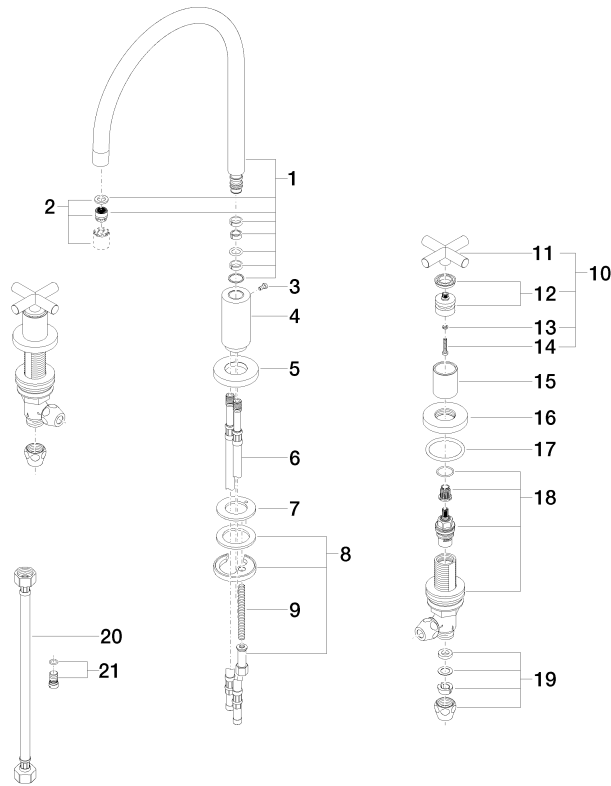

## TARA Three-hole mixer with profi spray set - Brushed Platinum

---

TARA

ST 110 201 5892

ST 110 201 5892

- 235mm projection
- pivotable spout 360°
- air-enriched flow
- height of mixer 370 mm
- height up to aerator 212 mm
- hole diameter spout 35 mm
- hole diameter valve 32 mm
- max. flow 7 l/min at 3 bar flow pressure
- lead-free
- This product can help a building meet the requirements of Green Building Rating Systems, e.g. LEED®, BREEAM®, DGNB
- WRAS 2107052

**Flow rate chart**

**Certificates**

WRAS\_2107052.

ETA\_18514.

LGA\_19166.

GDV\_0400289.

ST 110 201 5892

Parts for other finishes can be found here: [Chrome](#)

### Spare parts list

No.	Item Number	Name	Quantity used	Delivery time
1	90 28 22 226 01-06	spout	1	10
2	90 23 01 028 03-06	aerator	1	10
3	09 30 30 057 90	screw	1	2
4	09 11 10 088 10-06	connection	1	10
5	09 28 10 140-06	ring	1	10
6	04 30 04 064 00 90	hose	2	60
7	09 14 05 047 90	seal	1	2
8	04 30 11 038 00 90	fixing set	1	2
9	09 31 11 011 90	pin	1	2
10	90 20 89 010 10-06	handle	2	10
11	09 20 89 010-06	handle	2	60
12	90 12 12 007 00-06	base	2	10
13	90 30 11 029 00 90	disc	2	2
14	90 30 30 075 00 90	screw	2	2
15	09 21 02 140-06	sleeve	2	10
16	09 27 89 105-06	rosette	2	10
17	90 14 10 043 00 90	seal	2	2
18	90 17 11 040 51 90	side panel	2	2
19	90 23 30 040 00-06	threaded connector	4	10
20	12 501 970 90	High pressure hose 1/2" x 1/2" x 300 mm -	2	-
Spare part can no longer be ordered, please order the replacement item				
21	04 31 20 046 10 92	set	1	2

ST 110 201 5892

Fits: ELIO, TARA, TARA ULTRA

- spray flow
- automatic diverter for spout/Profi spray set
- height of mixer 665 mm
- individual rosette diameter 55mm
- profi spray hole diameter 30mm
- sprayface with anti-scaling system
- lead-free