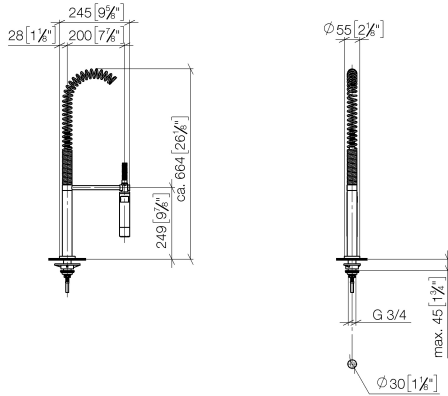

### Spare parts list

No.	Item Number	Name	Quantity used	Delivery time
1	90 28 22 226 01-06	spout	1	10
2	90 23 01 028 03-06	aerator	1	10
3	09 30 30 057 90	screw	1	2
4	09 11 10 088 10-06	connection	1	10
5	09 28 10 140-06	ring	1	10
6	04 30 04 064 00 90	hose	2	60
7	09 14 05 047 90	seal	1	2
8	04 30 11 038 00 90	fixing set	1	2
9	09 31 11 011 90	pin	1	2
10	90 20 89 010 10-06	handle	2	10
11	09 20 89 010-06	handle	2	60
12	90 12 12 007 00-06	base	2	10
13	90 30 11 029 00 90	disc	2	2
14	90 30 30 075 00 90	screw	2	2
15	09 21 02 140-06	sleeve	2	10
16	09 27 89 105-06	rosette	2	10
17	90 14 10 043 00 90	seal	2	2
18	90 17 11 040 51 90	side panel	2	2
19	90 23 30 040 00-06	threaded connector	4	10
20	12 501 970 90	High pressure hose 1/2" x 1/2" x 300 mm -	2	-
Spare part can no longer be ordered, please order the replacement item				
21	04 31 20 046 10 92	set	1	2

ST 110 201 5892

Fits: ELIO, TARA, TARA ULTRA

- spray flow
- automatic diverter for spout/Profi spray set
- height of mixer 665 mm
- individual rosette diameter 55mm
- profi spray hole diameter 30mm
- sprayface with anti-scaling system
- lead-free

## TARA Three-hole mixer with profi spray set - Brushed Platinum

---

TARA

ST 110 201 5892

ST 110 201 5892

mm [inches]  
M 1:10

**Flow rate chart**

**Certificates**