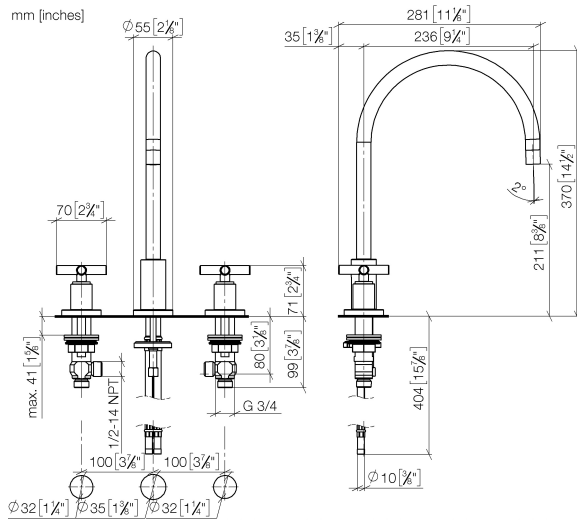

## TARA Three-hole mixer with profi spray set - Brushed Platinum

---

TARA

ST 110 201 5892

ST 110 201 5892

- 235mm projection
- pivotable spout 360°
- air-enriched flow
- height of mixer 370 mm
- height up to aerator 212 mm
- hole diameter spout 35 mm
- hole diameter valve 32 mm
- max. flow 7 l/min at 3 bar flow pressure
- lead-free
- This product can help a building meet the requirements of Green Building Rating Systems, e.g. LEED®, BREEAM®, DGNB
- WRAS 2107052

**Flow rate chart**

**Certificates**

WRAS\_2107052.

ETA\_18514.

LGA\_19166.

GDV\_0400289.

ST 110 201 5892

Parts for other finishes can be found here: [Chrome](#)

### Spare parts list

No.	Item Number	Name	Quantity used	Delivery time
1	90 28 22 226 01-06	spout	1	10
2	90 23 01 028 03-06	aerator	1	10
3	09 30 30 057 90	screw	1	2
4	09 11 10 088 10-06	connection	1	10
5	09 28 10 140-06	ring	1	10
6	04 30 04 064 00 90	hose	2	60
7	09 14 05 047 90	seal	1	2
8	04 30 11 038 00 90	fixing set	1	2
9	09 31 11 011 90	pin	1	2
10	90 20 89 010 10-06	handle	2	10
11	09 20 89 010-06	handle	2	60
12	90 12 12 007 00-06	base	2	10
13	90 30 11 029 00 90	disc	2	2
14	90 30 30 075 00 90	screw	2	2
15	09 21 02 140-06	sleeve	2	10
16	09 27 89 105-06	rosette	2	10
17	90 14 10 043 00 90	seal	2	2
18	90 17 11 040 51 90	side panel	2	2
19	90 23 30 040 00-06	threaded connector	4	10
20	12 501 970 90	High pressure hose 1/2" x 1/2" x 300 mm -	2	-
Spare part can no longer be ordered, please order the replacement item				
21	04 31 20 046 10 92	set	1	2

ST 110 201 5892

Fits: ELIO, TARA, TARA ULTRA

- spray flow
- automatic diverter for spout/Profi spray set
- height of mixer 665 mm
- individual rosette diameter 55mm
- profi spray hole diameter 30mm
- sprayface with anti-scaling system
- lead-free