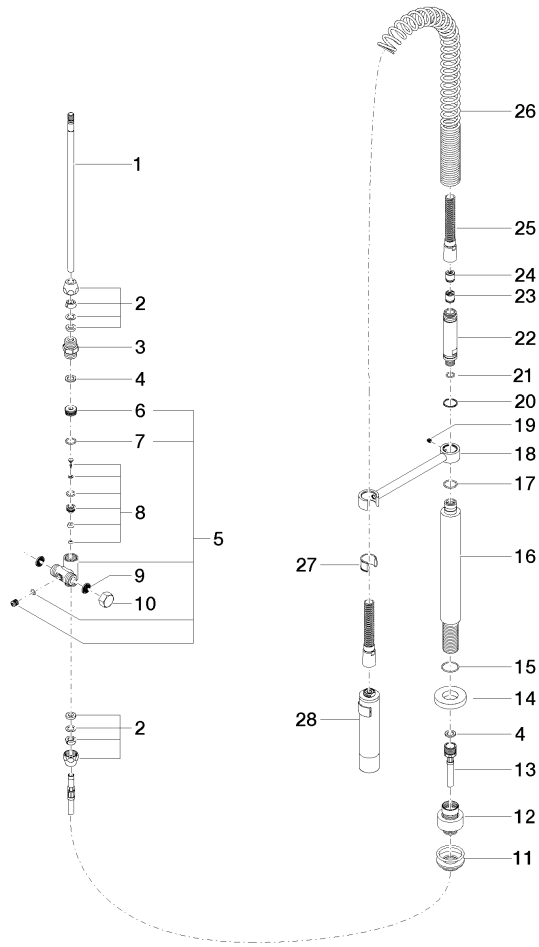

ST 110 201 5892

Parts for other
finishes can be found
here: [Chrome](#)

ST 110 201 5892

Spare parts list

No.	Item Number	Name	Quantity used	Delivery time
1	04 24 02 046 01-07	pipe	1	10
2	90 23 30 040 00-08	threaded connector	2	40
3	90 24 03 168 00 90	nipple	1	2
4	90 14 20 002 00 90	seal	2	2
5	90 17 09 046 10 90	diverter	1	2
6	09 24 04 112 10 90	nipple	1	2
7	90 14 10 033 00 90	seal	1	2
8	90 21 10 031 10 90	diverter	1	2
9	09 23 01 039 90	sieve	2	2
10	04 21 02 006 00 92	cap	1	2
11	04 23 10 004 03 90	fixing set	1	2
12	12 780 970 90	Extension set -	1	60
13	09 30 04 067 90	hose	1	2
14	09 28 10 064-08	rosette	1	40
15	09 14 10 120 90	seal	1	2
16	09 11 10 066 10-08	connection	1	40
17	09 14 10 031 90	seal	1	2
18	04 17 20 014 00-08	holder	1	40
19	09 31 11 049 90	pin	1	2
20	09 14 15 012 90	ring	1	2
21	09 14 10 003 90	seal	1	2
22	09 30 01 067 10-08	adaptor	1	40
23	90 23 01 141 00 90	back-flow preventer	1	2
24	09 23 01 046 90	back-flow preventer	1	2
25	90 30 02 065 00-08	hose	1	-
Spare part can no longer be ordered, please order the replacement item				
26	09 16 02 034 90	spring	1	2
27	90 18 40 035 00 90	sleeve	1	2
28	04 12 11 094 10-08	shower	1	40