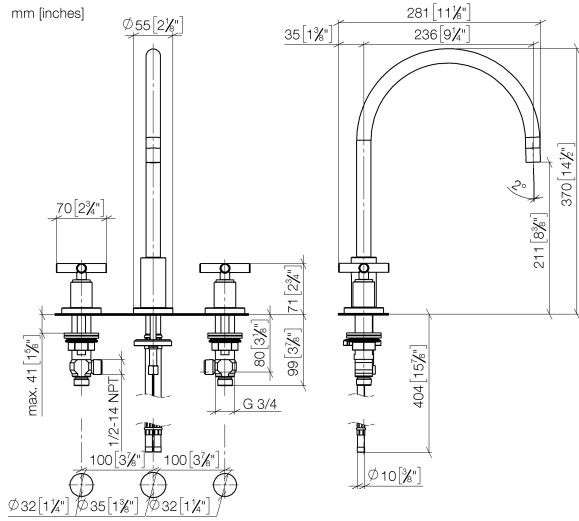

ST 110 201 5892