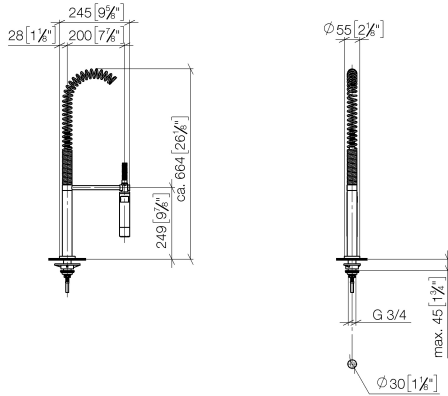

- 235mm projection
- pivotable spout 360°
- air-enriched flow
- height of mixer 370 mm
- height up to aerator 212 mm
- hole diameter spout 35 mm
- hole diameter valve 32 mm
- max. flow 7 l/min at 3 bar flow pressure
- lead-free
- This product can help a building meet the requirements of Green Building Rating Systems, e.g. LEED®, BREEAM®, DGNB
- WRAS 2107052

ETA_18514.

LGA_19166.

GDV_0400289.

ST 110 201 5892

Parts for other finishes can be found here: [Chrome](#)

Spare parts list

No.	Item Number	Name	Quantity used	Delivery time
1	90 28 22 226 01-08	spout	1	40
2	90 23 01 028 03-08	aerator	1	40
3	09 30 30 057 90	screw	1	2
4	09 11 10 088 10-08	connection	1	40
5	09 28 10 140-08	ring	1	40
6	04 30 04 064 00 90	hose	2	60
7	09 14 05 047 90	seal	1	2
8	04 30 11 038 00 90	fixing set	1	2
9	09 31 11 011 90	pin	1	2
10	90 20 89 010 10-08	handle	2	40
11	09 20 89 010-08	handle	2	60
12	90 12 12 007 00-08	base	2	40
13	90 30 11 029 00 90	disc	2	2
14	90 30 30 075 00 90	screw	2	2
15	09 21 02 140-08	sleeve	2	40
16	09 27 89 105-08	rosette	2	40
17	90 14 10 043 00 90	seal	2	2
18	90 17 11 040 51 90	side panel	2	2
19	90 23 30 040 00-08	threaded connector	4	40
20	12 501 970 90	High pressure hose 1/2" x 1/2" x 300 mm -	2	-
Spare part can no longer be ordered, please order the replacement item				
21	04 31 20 046 10 92	set	1	2

ST 110 201 5892

Fits: ELIO, TARA, TARA ULTRA

- spray flow
- automatic diverter for spout/Profi spray set
- height of mixer 665 mm
- individual rosette diameter 55mm
- profi spray hole diameter 30mm
- sprayface with anti-scaling system
- lead-free

TARA Three-hole mixer with profi spray set - Platinum

TARA

ST 110 201 5892

ST 110 201 5892

mm [inches]
M 1:10

Flow rate chart

Certificates

LGA_18901.