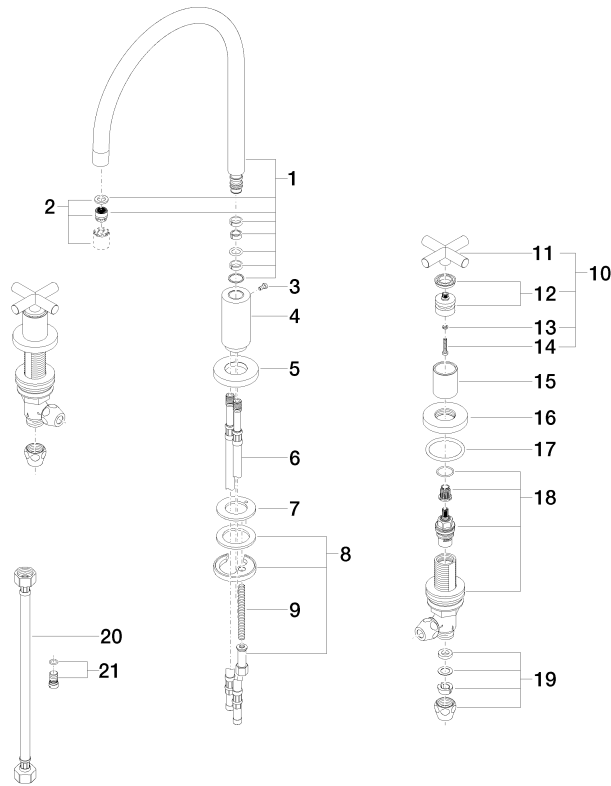

- 235mm projection
- pivotable spout 360°
- air-enriched flow
- height of mixer 370 mm
- height up to aerator 212 mm
- hole diameter spout 35 mm
- hole diameter valve 32 mm
- max. flow 7 l/min at 3 bar flow pressure
- lead-free
- This product can help a building meet the requirements of Green Building Rating Systems, e.g. LEED®, BREEAM®, DGNB
- WRAS 2107052

ETA_18514.

LGA_19166.

GDV_0400289.

ST 110 201 5892

Parts for other finishes can be found here: [Chrome](#)

Spare parts list

No.	Item Number	Name	Quantity used	Delivery time
1	90 28 22 226 01-08	spout	1	40
2	90 23 01 028 03-08	aerator	1	40
3	09 30 30 057 90	screw	1	2
4	09 11 10 088 10-08	connection	1	40
5	09 28 10 140-08	ring	1	40
6	04 30 04 064 00 90	hose	2	60
7	09 14 05 047 90	seal	1	2
8	04 30 11 038 00 90	fixing set	1	2
9	09 31 11 011 90	pin	1	2
10	90 20 89 010 10-08	handle	2	40
11	09 20 89 010-08	handle	2	60
12	90 12 12 007 00-08	base	2	40
13	90 30 11 029 00 90	disc	2	2
14	90 30 30 075 00 90	screw	2	2
15	09 21 02 140-08	sleeve	2	40
16	09 27 89 105-08	rosette	2	40
17	90 14 10 043 00 90	seal	2	2
18	90 17 11 040 51 90	side panel	2	2
19	90 23 30 040 00-08	threaded connector	4	40
20	12 501 970 90	High pressure hose 1/2" x 1/2" x 300 mm -	2	-
Spare part can no longer be ordered, please order the replacement item				
21	04 31 20 046 10 92	set	1	2

ST 110 201 5892

Fits: ELIO, TARA, TARA ULTRA

- spray flow
- automatic diverter for spout/Profi spray set
- height of mixer 665 mm
- individual rosette diameter 55mm
- profi spray hole diameter 30mm
- sprayface with anti-scaling system
- lead-free