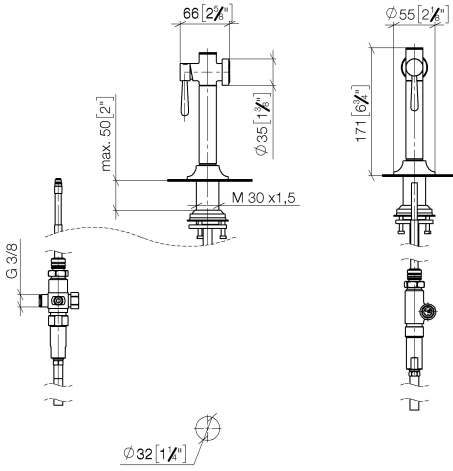

Can only be combined with 33810809, 33826809, 19815809, 19825809.

Intrinsic protection against back flow.

Residual water may emerge from the spray after closing.

Operating unit can be positioned freely.

	Brushed Durabronz (23kt Gold)	27 718 809-28
	Chrome	27 718 809-00
	Brushed Platinum	27 718 809-06
	Platinum	27 718 809-08
	Durabronz (23kt Gold)	27 718 809-09
	Dark Chrome	27 718 809-19
	Matte Black	27 718 809-33
	Brushed Champagne (22kt Gold)	27 718 809-46
	Champagne (22kt Gold)	27 718 809-47
	Brushed Chrome	27 718 809-93
	Brushed Dark Platinum	27 718 809-99

ST 110 202 1800  
mm [inches]

**Flow rate chart**

**Certificates**

LGA\_38634.

ST 110 202 1809  
Parts for other  
finishes can be found  
here: Chrome

### Spare parts list

No.	Item Number	Name	Quantity used	Delivery time
1	90 12 11 096 12-28	shower	1	-
Spare part can no longer be ordered, please order the replacement item				
2	90 18 40 085 00 90	sleeve	1	2
3	90 30 01 142 00-28	shaft	1	-
Spare part can no longer be ordered, please order the replacement item				
4	04 23 10 047 00 92	fixing set	1	60
5	90 30 02 062 00-28	hose	1	20
6	90 24 03 241 00 90	nipple	1	2
7	90 17 09 046 12 90	diverter	1	2
8	90 28 20 068 00 90	connection	1	2

ST 110 202 1800  
mm [inches]  
1:5

**Flow rate chart**

**Certificates**

LGA\_38632.

ST 110 202 1809  
Parts for other  
finishes can be found  
here: Chrome

Spare parts list

No.	Item Number	Name	Quantity used	Delivery time
1	90 28 22 396 00-28	spout	1	-
Spare part can no longer be ordered, please order the replacement item				
2	90 20 80 057 00-28	handle	2	-
Spare part can no longer be ordered, please order the replacement item				
3	90 12 12 232 00 90	fixing cap	2	2
4	90 90 03 130 00 90	top	1	2
5	04 30 11 040 00 90	fixing set	2	2
6	04 30 04 100 00 90	hose	2	2
7	04 30 04 101 00 90	hose	2	2
8	90 90 03 131 00 90	top	1	2