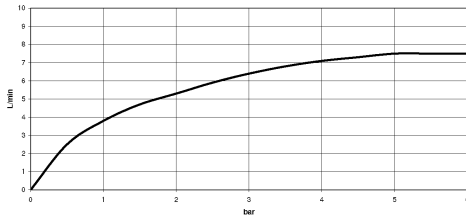

ST 110 202 1800  
mm [inches]  
1:5

**Flow rate chart**

**Certificates**

LGA\_38632.

ST 110 202 1809  
Parts for other  
finishes can be found  
here: Chrome

Spare parts list

No.	Item Number	Name	Quantity used	Delivery time
1	90 28 22 396 00-28	spout	1	-
Spare part can no longer be ordered, please order the replacement item				
2	90 20 80 057 00-28	handle	2	-
Spare part can no longer be ordered, please order the replacement item				
3	90 12 12 232 00 90	fixing cap	2	2
4	90 90 03 130 00 90	top	1	2
5	04 30 11 040 00 90	fixing set	2	2
6	04 30 04 100 00 90	hose	2	2
7	04 30 04 101 00 90	hose	2	2
8	90 90 03 131 00 90	top	1	2