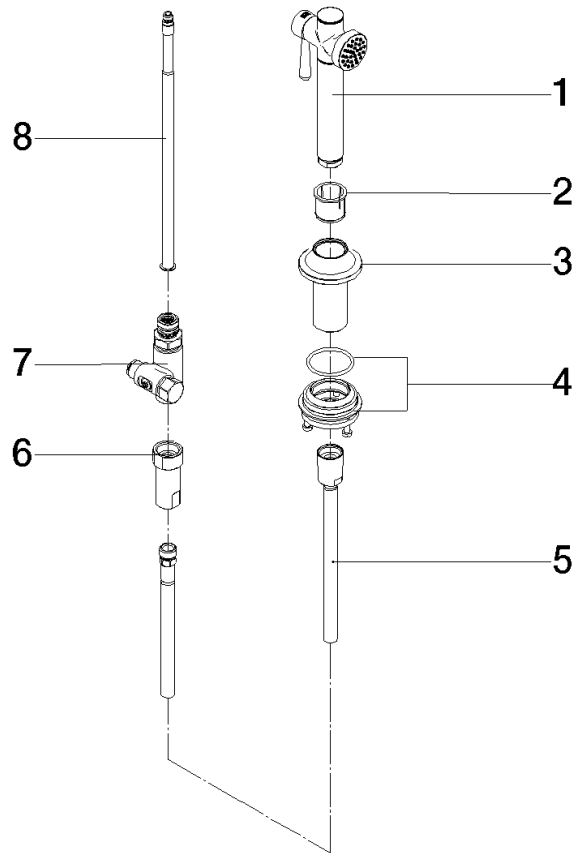

Can only be combined with 33810809, 33826809, 19815809, 19825809.

Intrinsic protection against back flow.

Residual water may emerge from the spray after closing.

Operating unit can be positioned freely.

	Brushed Durabronz (23kt Gold)	27 718 809-28
	Chrome	27 718 809-00
	Brushed Platinum	27 718 809-06
	Platinum	27 718 809-08
	Durabronz (23kt Gold)	27 718 809-09
	Dark Chrome	27 718 809-19
	Matte Black	27 718 809-33
	Brushed Champagne (22kt Gold)	27 718 809-46
	Champagne (22kt Gold)	27 718 809-47
	Brushed Chrome	27 718 809-93
	Brushed Dark Platinum	27 718 809-99

ST 110 202 1800  
mm [inches]

**Flow rate chart**

**Certificates**

LGA\_38634.

ST 110 202 1809  
Parts for other  
finishes can be found  
here: Chrome

### Spare parts list

No.	Item Number	Name	Quantity used	Delivery time
1	90 12 11 096 12-28	shower	1	-
Spare part can no longer be ordered, please order the replacement item				
2	90 18 40 085 00 90	sleeve	1	2
3	90 30 01 142 00-28	shaft	1	-
Spare part can no longer be ordered, please order the replacement item				
4	04 23 10 047 00 92	fixing set	1	60
5	90 30 02 062 00-28	hose	1	20
6	90 24 03 241 00 90	nipple	1	2
7	90 17 09 046 12 90	diverter	1	2
8	90 28 20 068 00 90	connection	1	2

ST 110 202 1800  
mm [inches]  
1:5

**Flow rate chart**

**Certificates**

LGA\_38632.

ST 110 202 1809  
Parts for other  
finishes can be found  
here: Chrome

Spare parts list

No.	Item Number	Name	Quantity used	Delivery time
1	90 28 22 396 00-28	spout	1	-
Spare part can no longer be ordered, please order the replacement item				
2	90 20 80 057 00-28	handle	2	-
Spare part can no longer be ordered, please order the replacement item				
3	90 12 12 232 00 90	fixing cap	2	2
4	90 90 03 130 00 90	top	1	2
5	04 30 11 040 00 90	fixing set	2	2
6	04 30 04 100 00 90	hose	2	2
7	04 30 04 101 00 90	hose	2	2
8	90 90 03 131 00 90	top	1	2