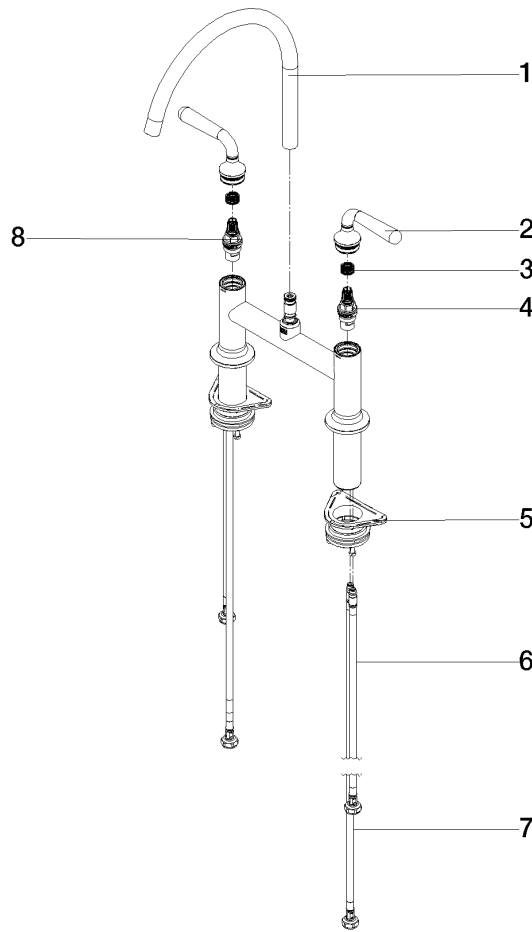

### Spare parts list

No.	Item Number	Name	Quantity used	Delivery time
1	90 12 11 096 12-28	shower	1	-
Spare part can no longer be ordered, please order the replacement item				
2	90 18 40 085 00 90	sleeve	1	2
3	90 30 01 142 00-28	shaft	1	-
Spare part can no longer be ordered, please order the replacement item				
4	04 23 10 047 00 92	fixing set	1	60
5	90 30 02 062 00-28	hose	1	20
6	90 24 03 241 00 90	nipple	1	2
7	90 17 09 046 12 90	diverter	1	2
8	90 28 20 068 00 90	connection	1	2

ST 110 202 1800  
mm [inches]  
1:5

**Flow rate chart**

**Certificates**

LGA\_38632.

ST 110 202 1809  
Parts for other  
finishes can be found  
here: Chrome

Spare parts list

No.	Item Number	Name	Quantity used	Delivery time
1	90 28 22 396 00-28	spout	1	-
Spare part can no longer be ordered, please order the replacement item				
2	90 20 80 057 00-28	handle	2	-
Spare part can no longer be ordered, please order the replacement item				
3	90 12 12 232 00 90	fixing cap	2	2
4	90 90 03 130 00 90	top	1	2
5	04 30 11 040 00 90	fixing set	2	2
6	04 30 04 100 00 90	hose	2	2
7	04 30 04 101 00 90	hose	2	2
8	90 90 03 131 00 90	top	1	2