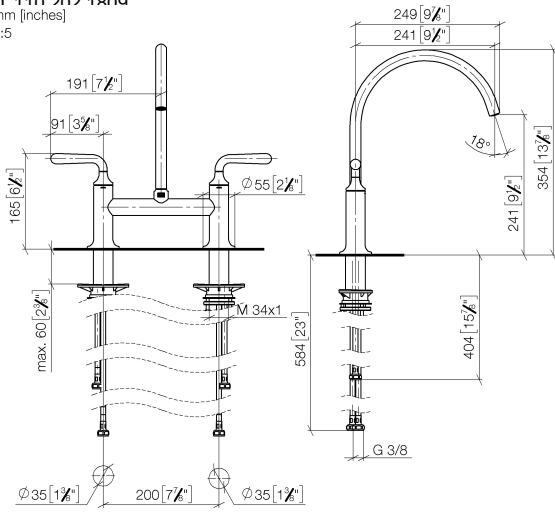

### Spare parts list

No.	Item Number	Name	Quantity used	Delivery time
1	90 12 11 096 12-28	shower	1	-
Spare part can no longer be ordered, please order the replacement item				
2	90 18 40 085 00 90	sleeve	1	2
3	90 30 01 142 00-28	shaft	1	-
Spare part can no longer be ordered, please order the replacement item				
4	04 23 10 047 00 92	fixing set	1	60
5	90 30 02 062 00-28	hose	1	20
6	90 24 03 241 00 90	nipple	1	2
7	90 17 09 046 12 90	diverter	1	2
8	90 28 20 068 00 90	connection	1	2

**Recommended miscellaneous**

**VAIA Dispenser with rosette - Brushed Durabronss (23kt Gold)** 82 434 809-28

VAIA Two-hole bridge mixer with rinsing spray set - Brushed Durabronss (23kt Gold)

---

VAIA

ST 110 202 1809

ST 110 202 1800  
mm [inches]  
1:5

**Flow rate chart**

**Certificates**

LGA\_38632.

ST 110 202 1809  
Parts for other  
finishes can be found  
here: Chrome

Spare parts list

No.	Item Number	Name	Quantity used	Delivery time
1	90 28 22 396 00-28	spout	1	-
Spare part can no longer be ordered, please order the replacement item				
2	90 20 80 057 00-28	handle	2	-
Spare part can no longer be ordered, please order the replacement item				
3	90 12 12 232 00 90	fixing cap	2	2
4	90 90 03 130 00 90	top	1	2
5	04 30 11 040 00 90	fixing set	2	2
6	04 30 04 100 00 90	hose	2	2
7	04 30 04 101 00 90	hose	2	2
8	90 90 03 131 00 90	top	1	2