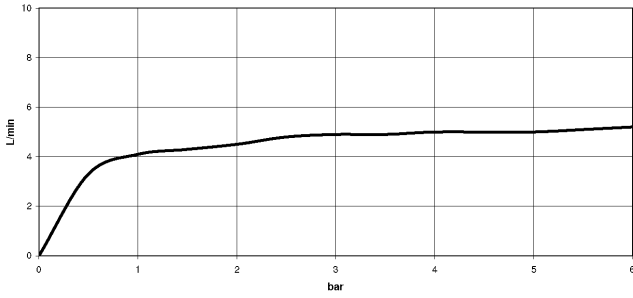

ST 110 202 1800  
mm [inches]

**Flow rate chart**

**Certificates**

LGA\_38634.

ST 110 202 1809  
Parts for other  
finishes can be found  
here: Chrome