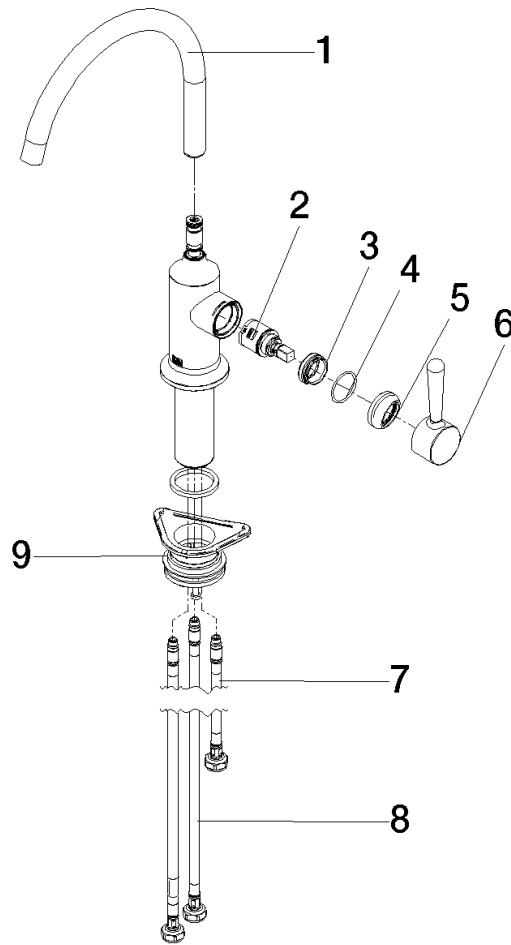

Spare parts list

No.	Item Number	Name	Quantity used	Delivery time
1	90 28 22 313 02-00	spout	1	10
2	90 15 05 042 00 90	cartridge	1	2
3	09 24 04 266 90	nut	1	2
4	09 14 10 091 90	seal	1	2
5	90 28 30 052 00-00	cover	1	10
6	90 20 80 050 00-00	handle	1	10
7	04 30 04 100 00 90	hose	1	2
8	04 30 04 101 00 90	hose	2	2
9	04 23 10 044 08 90	fixing set	1	2

ST 110 202 4809

- with round rosette
- spray flow
- automatic spout/shower diverter
- height of mixer 202 mm
- hole diameter rinsing spray 32mm
- fabric braided hose 1500 mm
- sprayface with anti-scaling system
- lead-free