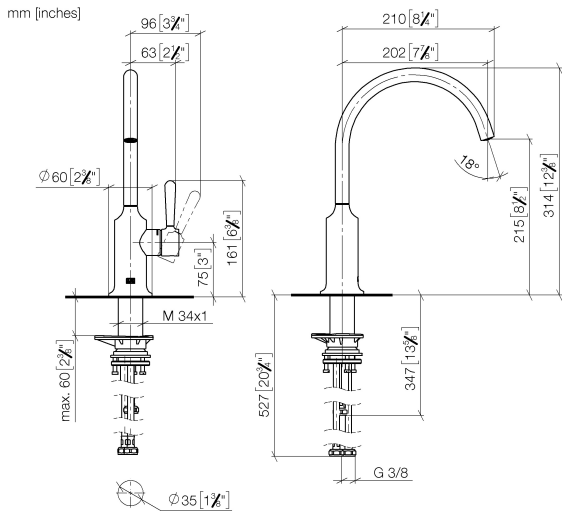

ST 110 202 4809