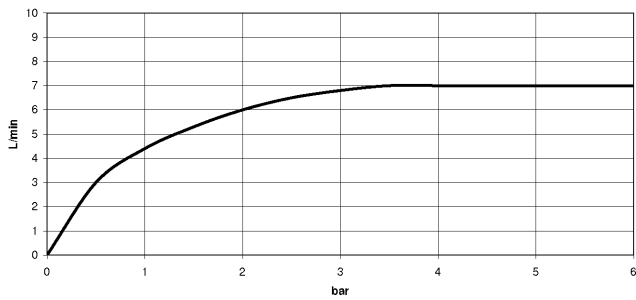

Flow rate chart

Certificates

LGA_38631.