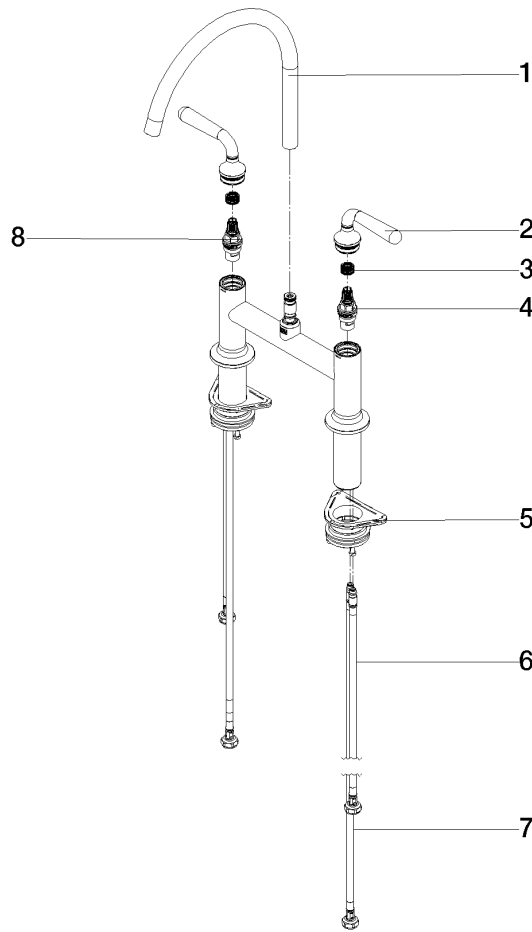

**Recommended miscellaneous**

**VAIA Dispenser with rosette - Dark Chrome** 82 434 809-19

ST 110 202 6809

mm [inches]  
1:5

Flow rate chart

Certificates

LGA\_38632.

ST 110 202 6809

Parts for other finishes can be found here: [Chrome](#)

Spare parts list

| No.  | Item Number        | Name       | Quantity used | Delivery time |
|--|--------------------|------------|---------------|---------------|
| 1  | 90 28 22 396 00-19 | spout      | 1             | -             |
| Spare part can no longer be ordered, please order the replacement item |                    |            |               |               |
| 2  | 90 20 80 057 00-19 | handle     | 2             | -             |
| Spare part can no longer be ordered, please order the replacement item |                    |            |               |               |
| 3  | 90 12 12 232 00 90 | fixing cap | 2             | 2             |
| 4  | 90 90 03 130 00 90 | top        | 1             | 2             |
| 5  | 04 30 11 040 00 90 | fixing set | 2             | 2             |
| 6  | 04 30 04 100 00 90 | hose       | 2             | 2             |
| 7  | 04 30 04 101 00 90 | hose       | 2             | 2             |
| 8  | 90 90 03 131 00 90 | top        | 1             | 2             |

ST 110 202 6809

- with round rosette
- spray flow
- automatic spout/shower diverter
- height of mixer 202 mm
- hole diameter rinsing spray 32mm
- fabric braided hose 1500 mm
- sprayface with anti-scaling system
- lead-free