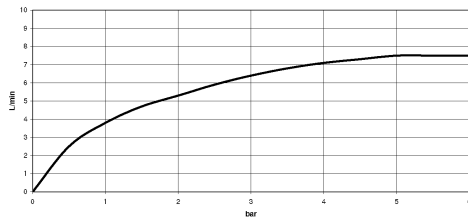

**Recommended miscellaneous**

**VAIA Dispenser with rosette - Dark Chrome** 82 434 809-19

ST 110 202 6809

mm [inches]  
1:5

Flow rate chart

Certificates

LGA\_38632.

ST 110 202 6809