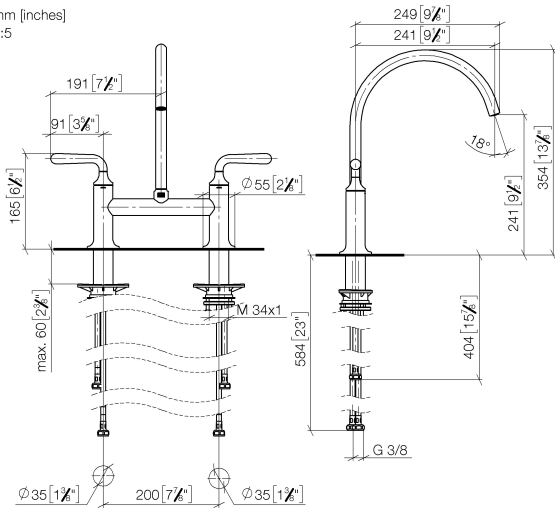

**Recommended miscellaneous**

**VAIA Dispenser with rosette - Dark Chrome** 82 434 809-19

ST 110 202 6809

mm [inches]  
1:5

Flow rate chart

Certificates

LGA\_38632.

ST 110 202 6809

ST 110 202 6809

- with round rosette
- spray flow
- automatic spout/shower diverter
- height of mixer 202 mm
- hole diameter rinsing spray 32mm
- fabric braided hose 1500 mm
- sprayface with anti-scaling system
- lead-free