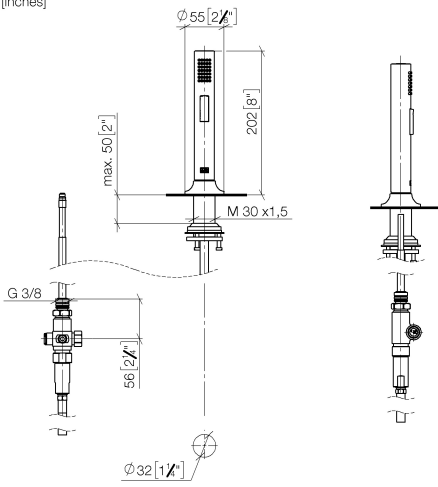

ST 110 202 6809

- with round rosette
- spray flow
- automatic spout/shower diverter
- height of mixer 202 mm
- hole diameter rinsing spray 32mm
- fabric braided hose 1500 mm
- sprayface with anti-scaling system
- lead-free

## VAIA Two-hole bridge mixer with rinsing spray set - Dark Chrome

---

VAIA

ST 110 202 6809

ST 110 202 6809

mm [inches]

Certificates

Belgaqua\_24-005-  
27\_3.