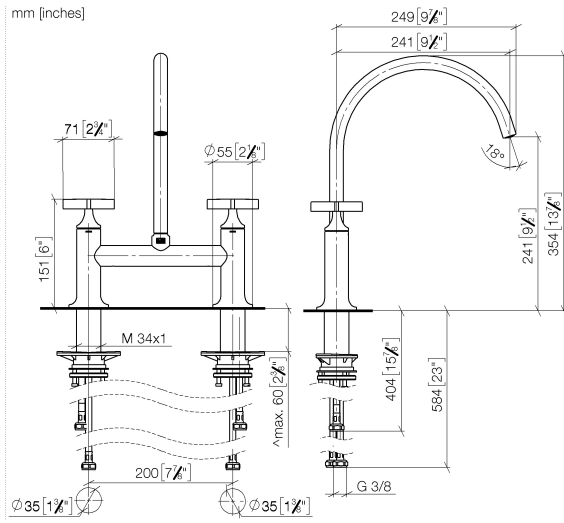

ST 110 202 7809

Flow rate chart